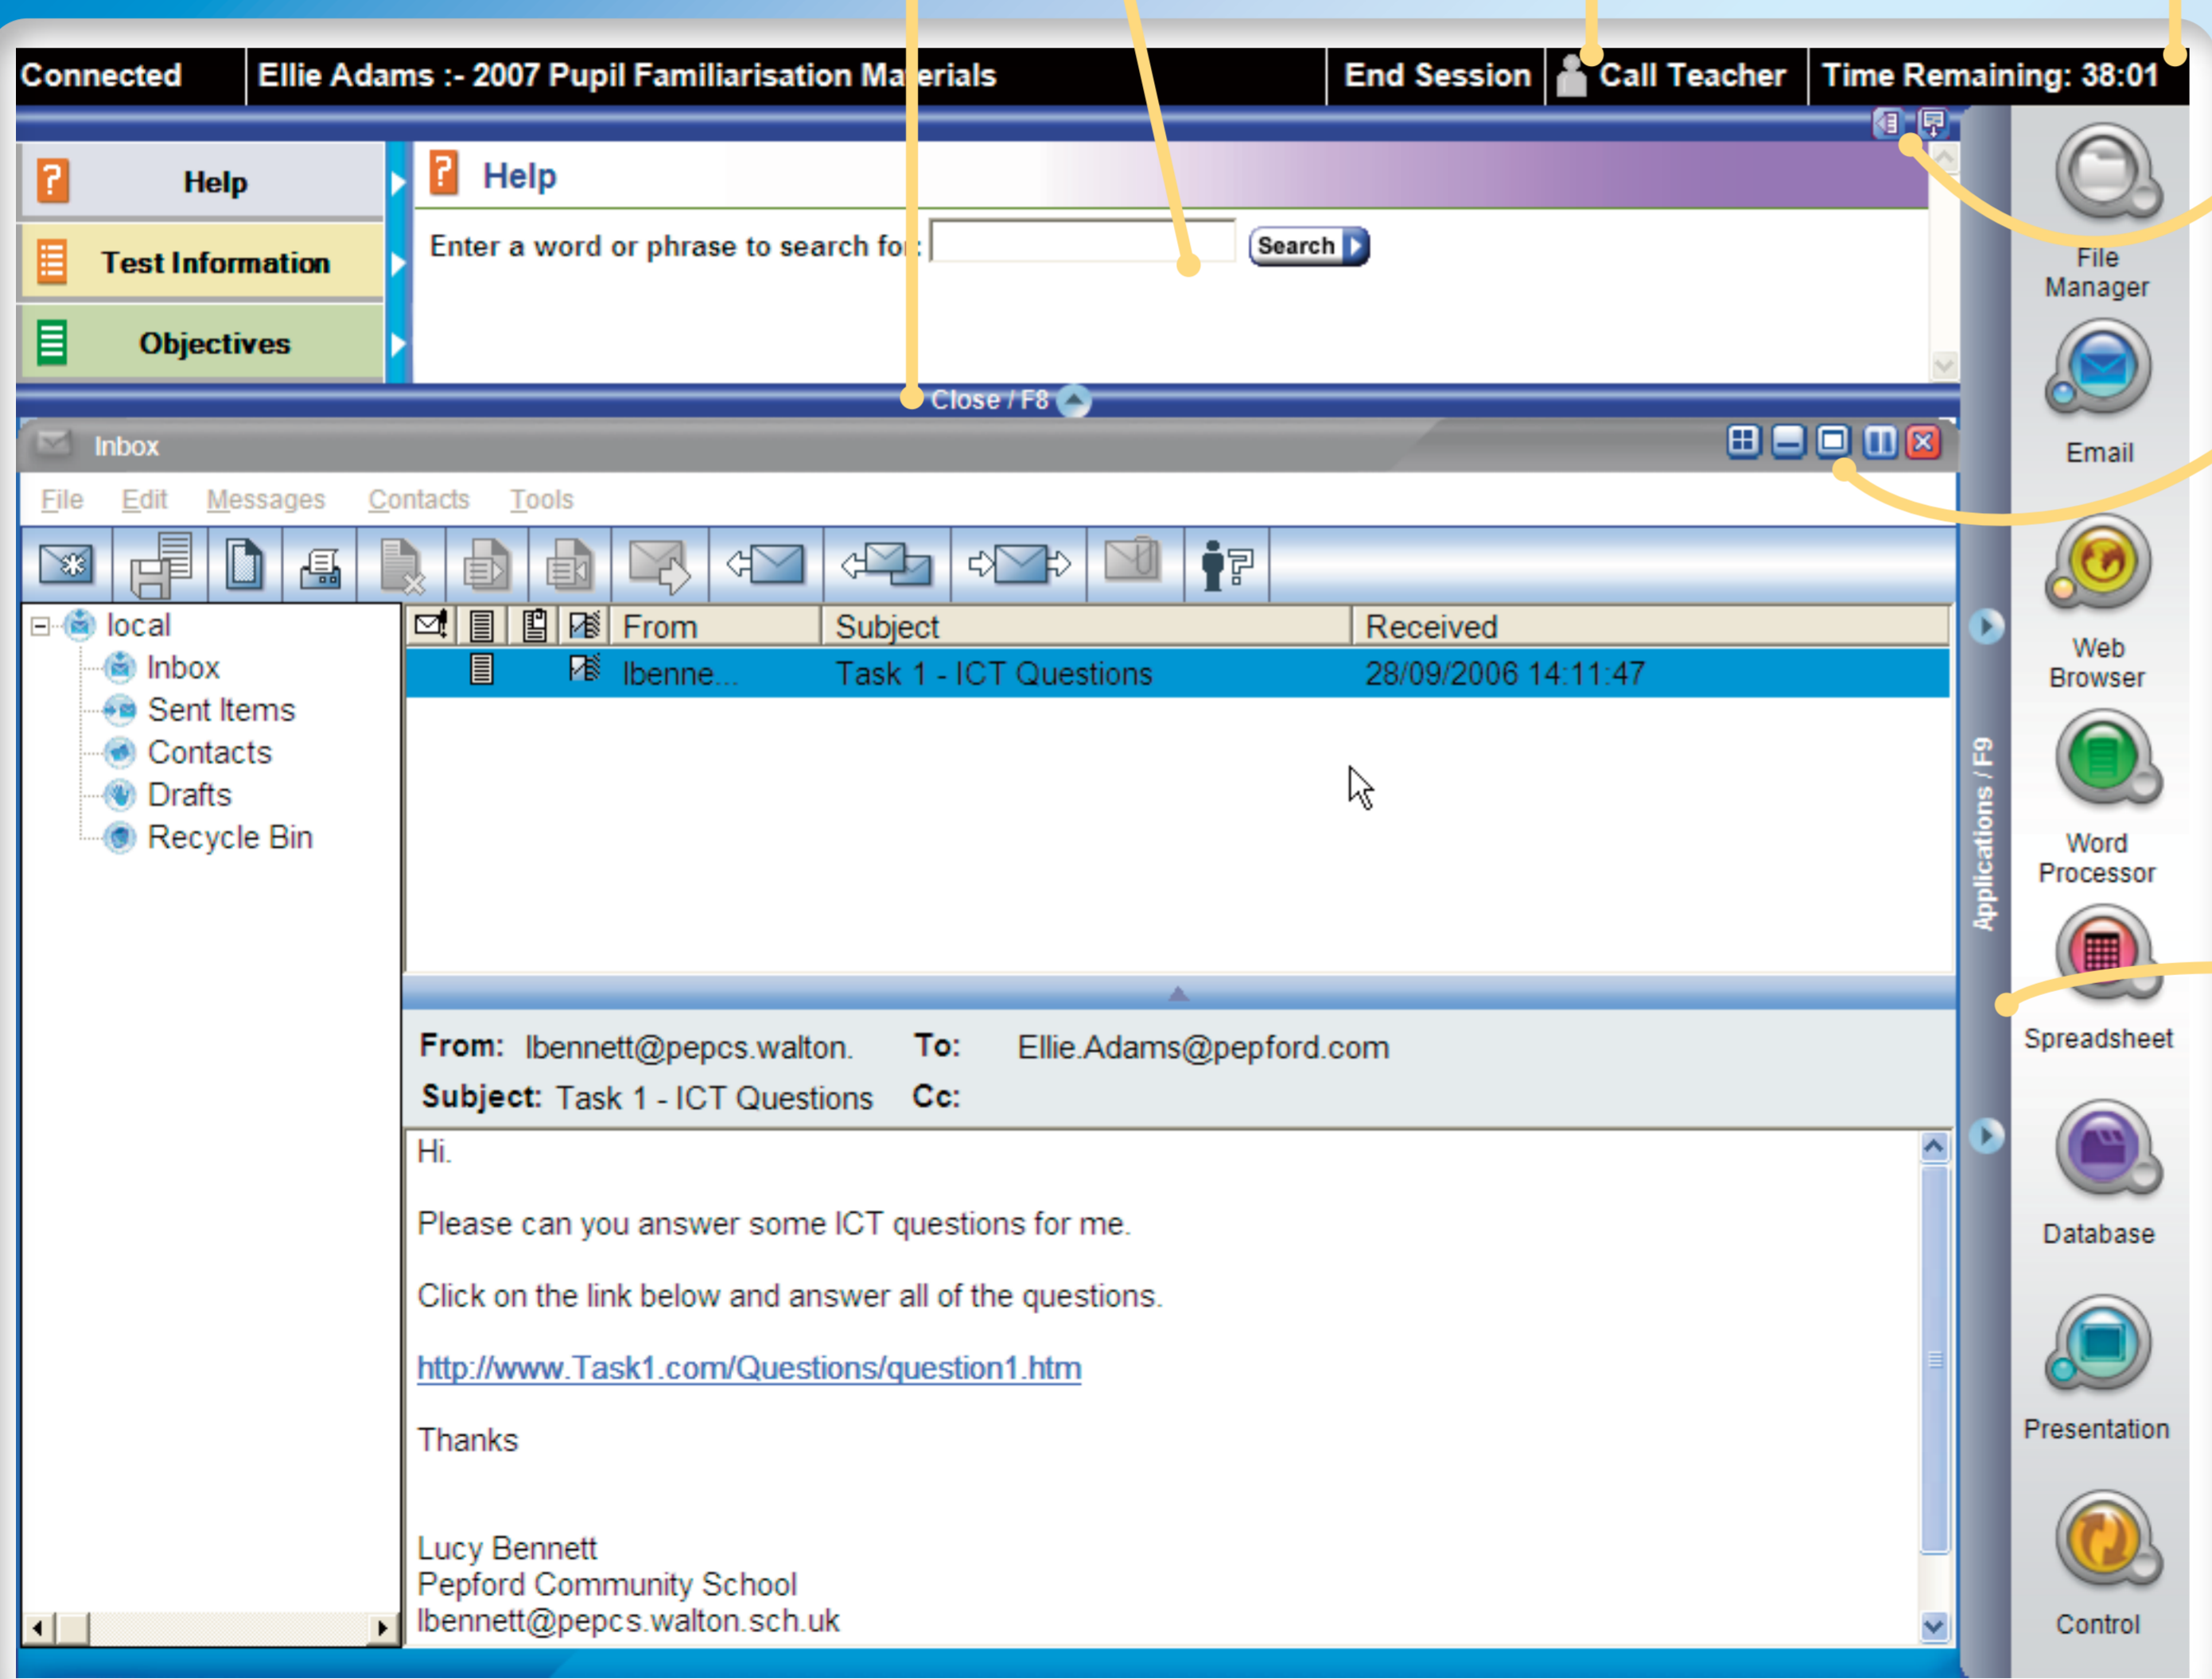

Test Information Window

The test information window is where you can search for help during the test. You will also be told whenever you get a new email message.

You close the window by clicking on this bar.

Call Teacher

You can click here to call the teacher if you have a problem during the test.

Time Remaining

The clock shows you how much time you have left in the test session.

Copy Test Information

If you want to copy the instructions highlight and then click this icon.

Screen Capture

Clicking this icon will take a picture of the screen that can be placed into your own work.