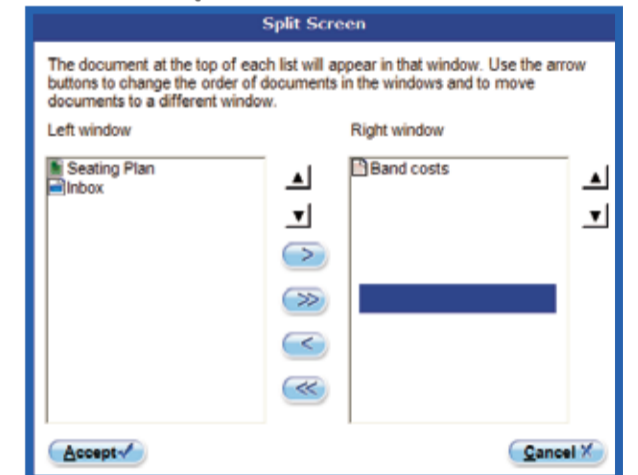

Screen Capture

Clicking this icon will take a picture of the screen that can be placed into your own work.

Window Icons

Show open windows

Minimise window

Maximise window

Close window

Split Screen

Use split screen to see two applications at the same time.

Application Bar

You can get to the applications by clicking on the application bar.

To open an application click on one of the icons.

Document Chooser